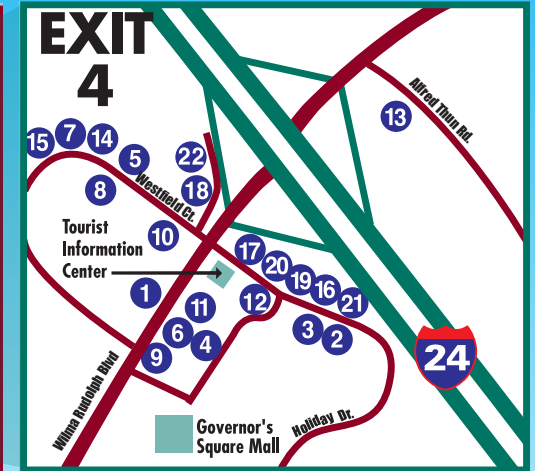

# CLARKSVILLE, TENNESSEE AREA LODGING LISTINGS

more information at  
[clarksvillecvb.com](http://clarksvillecvb.com)

**22** **VALUE PLACE: 121**  
675 Kennedy Lane • 931-572-1446  
valueplace.com

FAX/COPY • SUITES

**23** **DAYS INN: 82**  
1100 Highway 76 • 931-358-3194  
daysinn.com

BREAKFAST • OUTDOOR POOL • FAX/COPY • CORRIDOR ACCESS